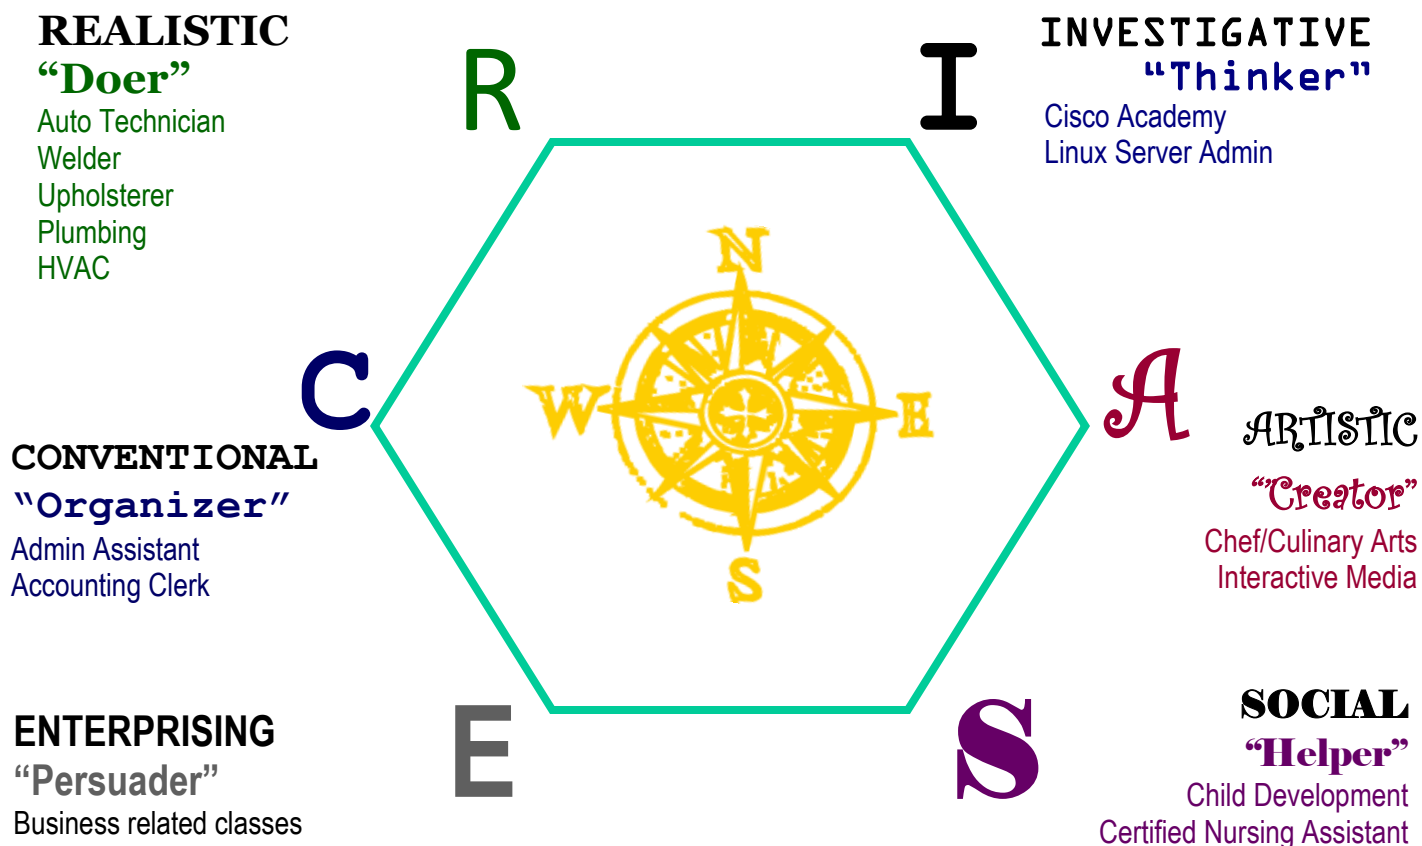

Choosing a Career Direction

San Diego Continuing Education - Career Development Services - clds.sdce.edu

Career Themes and SDCE Training

Most occupations combine a variety of interests, skills and abilities, although, most have one primary Career Theme based on the Summary Code. The primary theme of the SDCE program most often associated with are shown **above**. The 3-letter code for each training related job is shown **below**:

Account Clerk: CSR
Admin Assistant: CES
Air Cond/Heat: RCI
Auto Body/Paint: RIE
Automotive Tech: RCI
Bus Info Worker 1: CSE
Bus Info Worker 2: CSE
Bus Info Worker 3: CSE
Child Develop. 1: SEC
Child Develop. 2: SEC
Clothing Const.: RAE
Clothing Designer: ASR
Combined Upholstery: RSC
Chef/Culinary Arts: REA